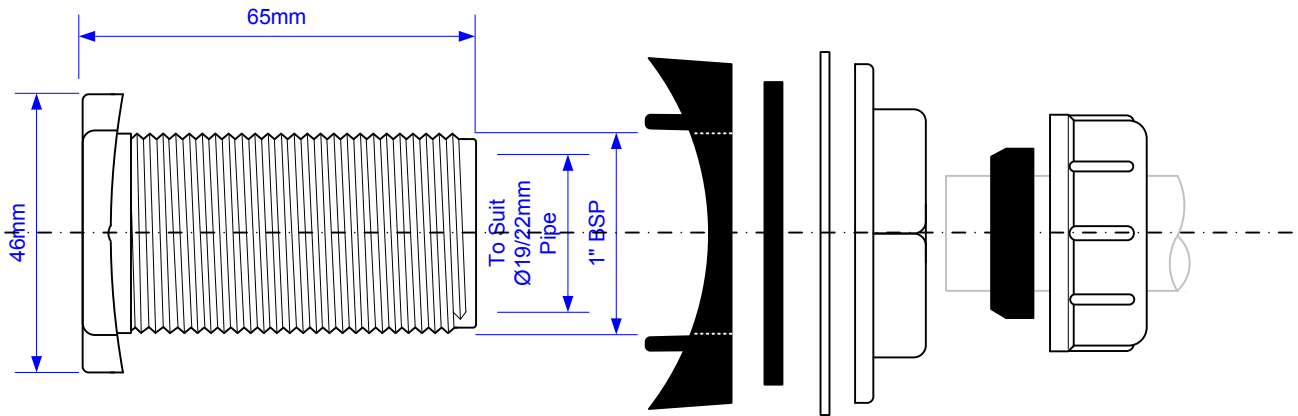

Code:

BOSSCONN-22MM

© McALPINE
30/09/2002

Drawing verified
correct as of:

04/07/2014
RM

DRAWN BY

RM

REVISED

30/09/2002, 04/07/2014

FILENAME

BOSSCONN-22MM.VSD

SCALE

1: 1.25

DATE

04/07/2014