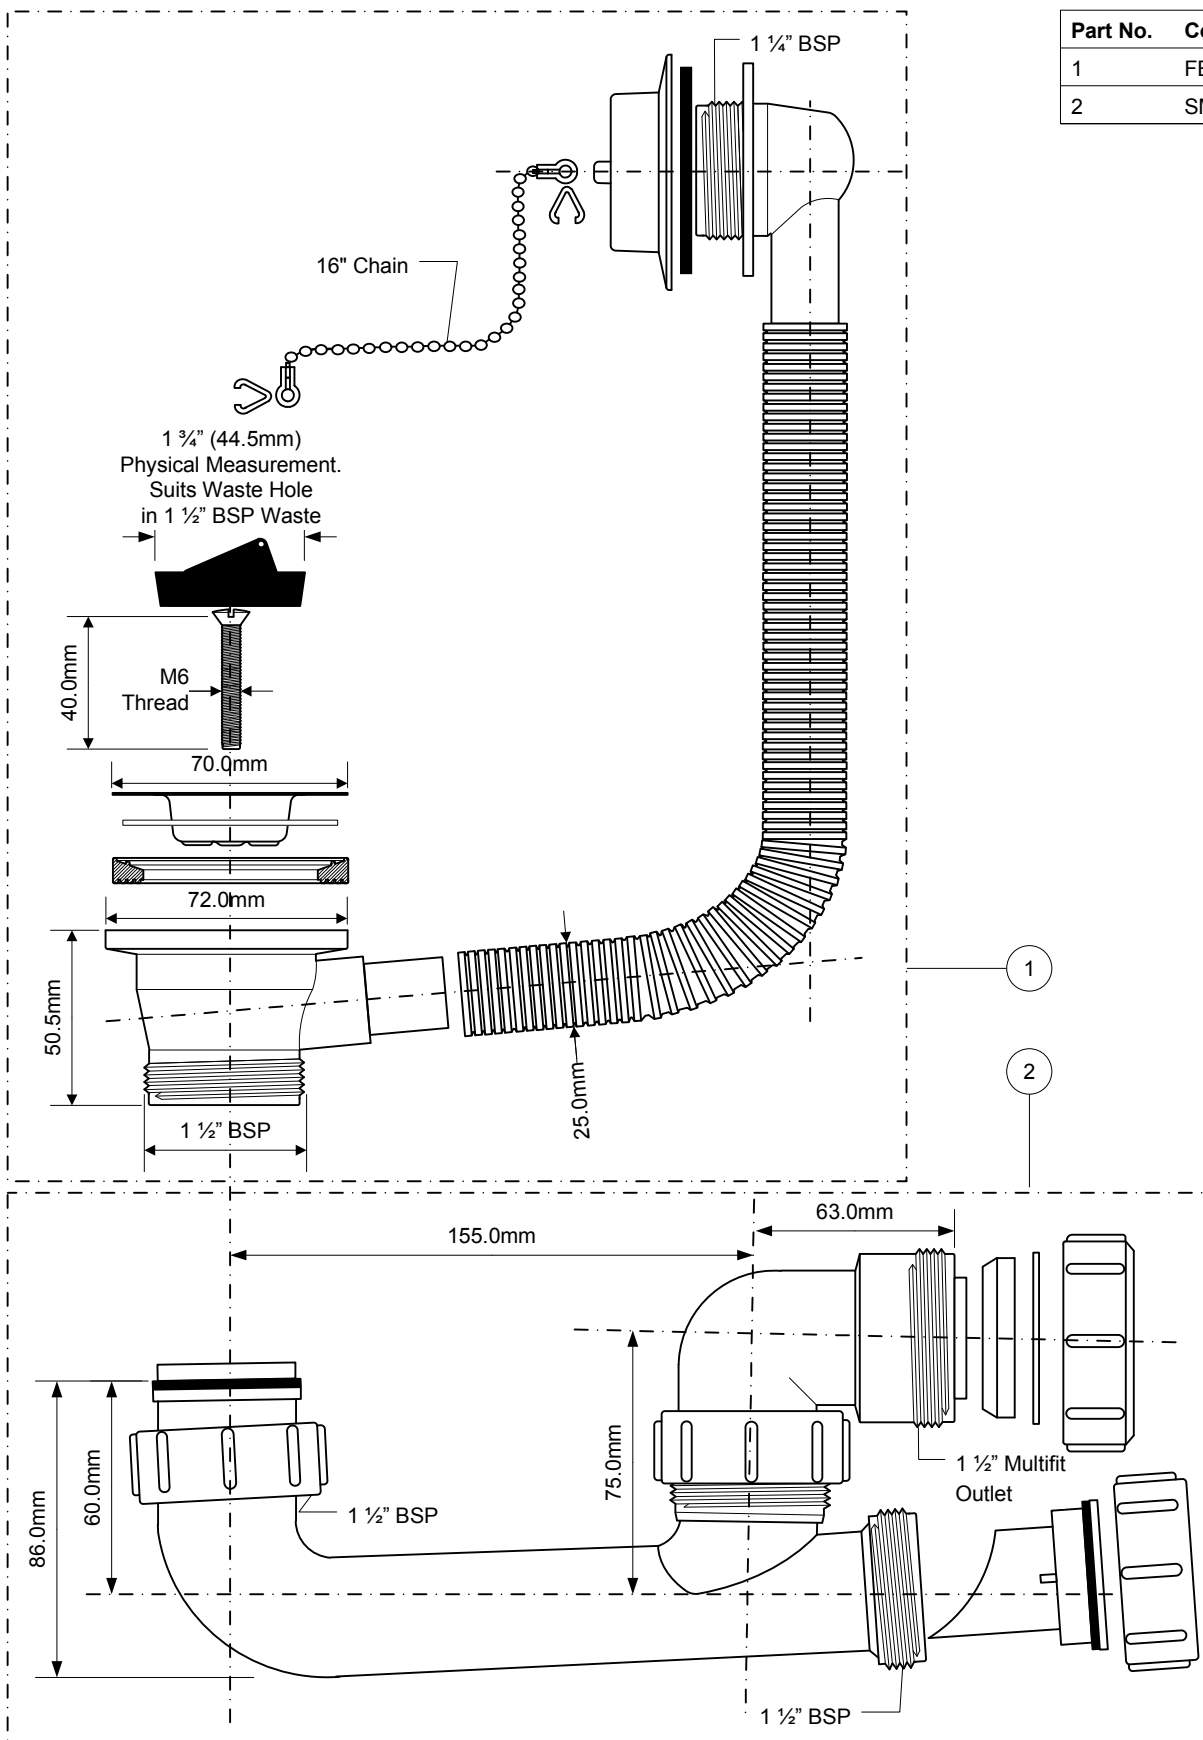

# C-BATH4

Part No.	Code
1	FBW2PC
2	SM10E

© McALPINE  
08/09/2011

Drawing verified  
correct as of: 08/09/2011  
RM

DRAWN BY RM	REVISED	FILENAME C-BATH4.VSD
	SCALE 1: 2.25	DATE 08/09/2011