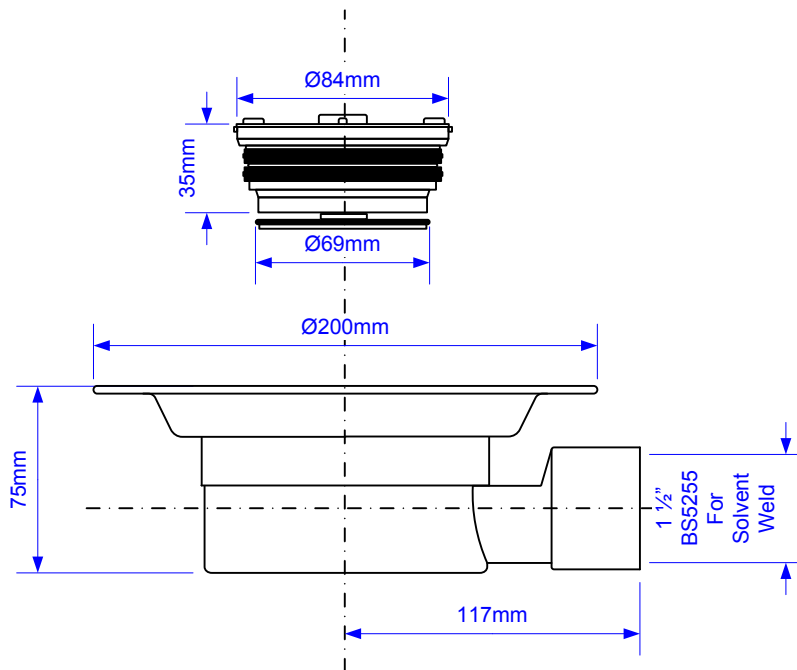

Code:

Gullies with Non-Return Valves for use with Sheet Flooring.

Each
product
uses this
Trap Body
and Non-
Return
Valve

Drawing verified
correct as of:

28/08/2017
RM

DRAWN BY

RM

REVISED

SCALE

1:3

FILENAME
ONE PIECE NON RETURN VALVE
SHEET FLOORING GULLIES.VSD
DATE

28/08/2017