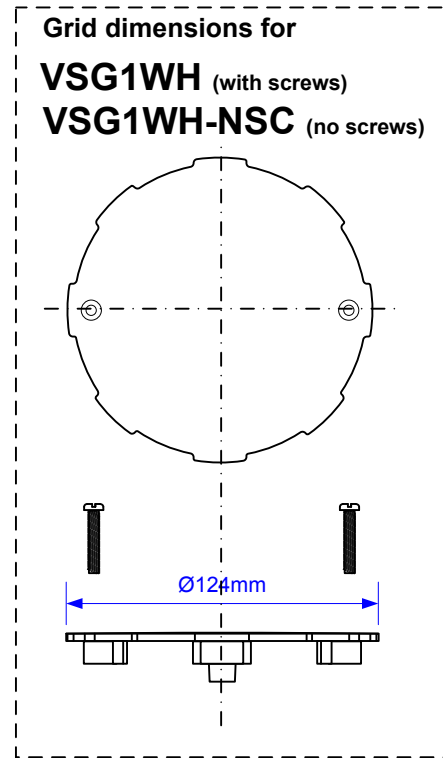

Code:

Gullies with Non-Return Valves for use with Sheet Flooring.

Each
product
uses this
Trap Body
and Non-
Return
Valve

Drawing verified
correct as of:

28/08/2017
RM

DRAWN BY

RM

REVISED

SCALE

1:3

FILENAME
ONE PIECE NON RETURN VALVE
SHEET FLOORING GULLIES.VSD
DATE

28/08/2017