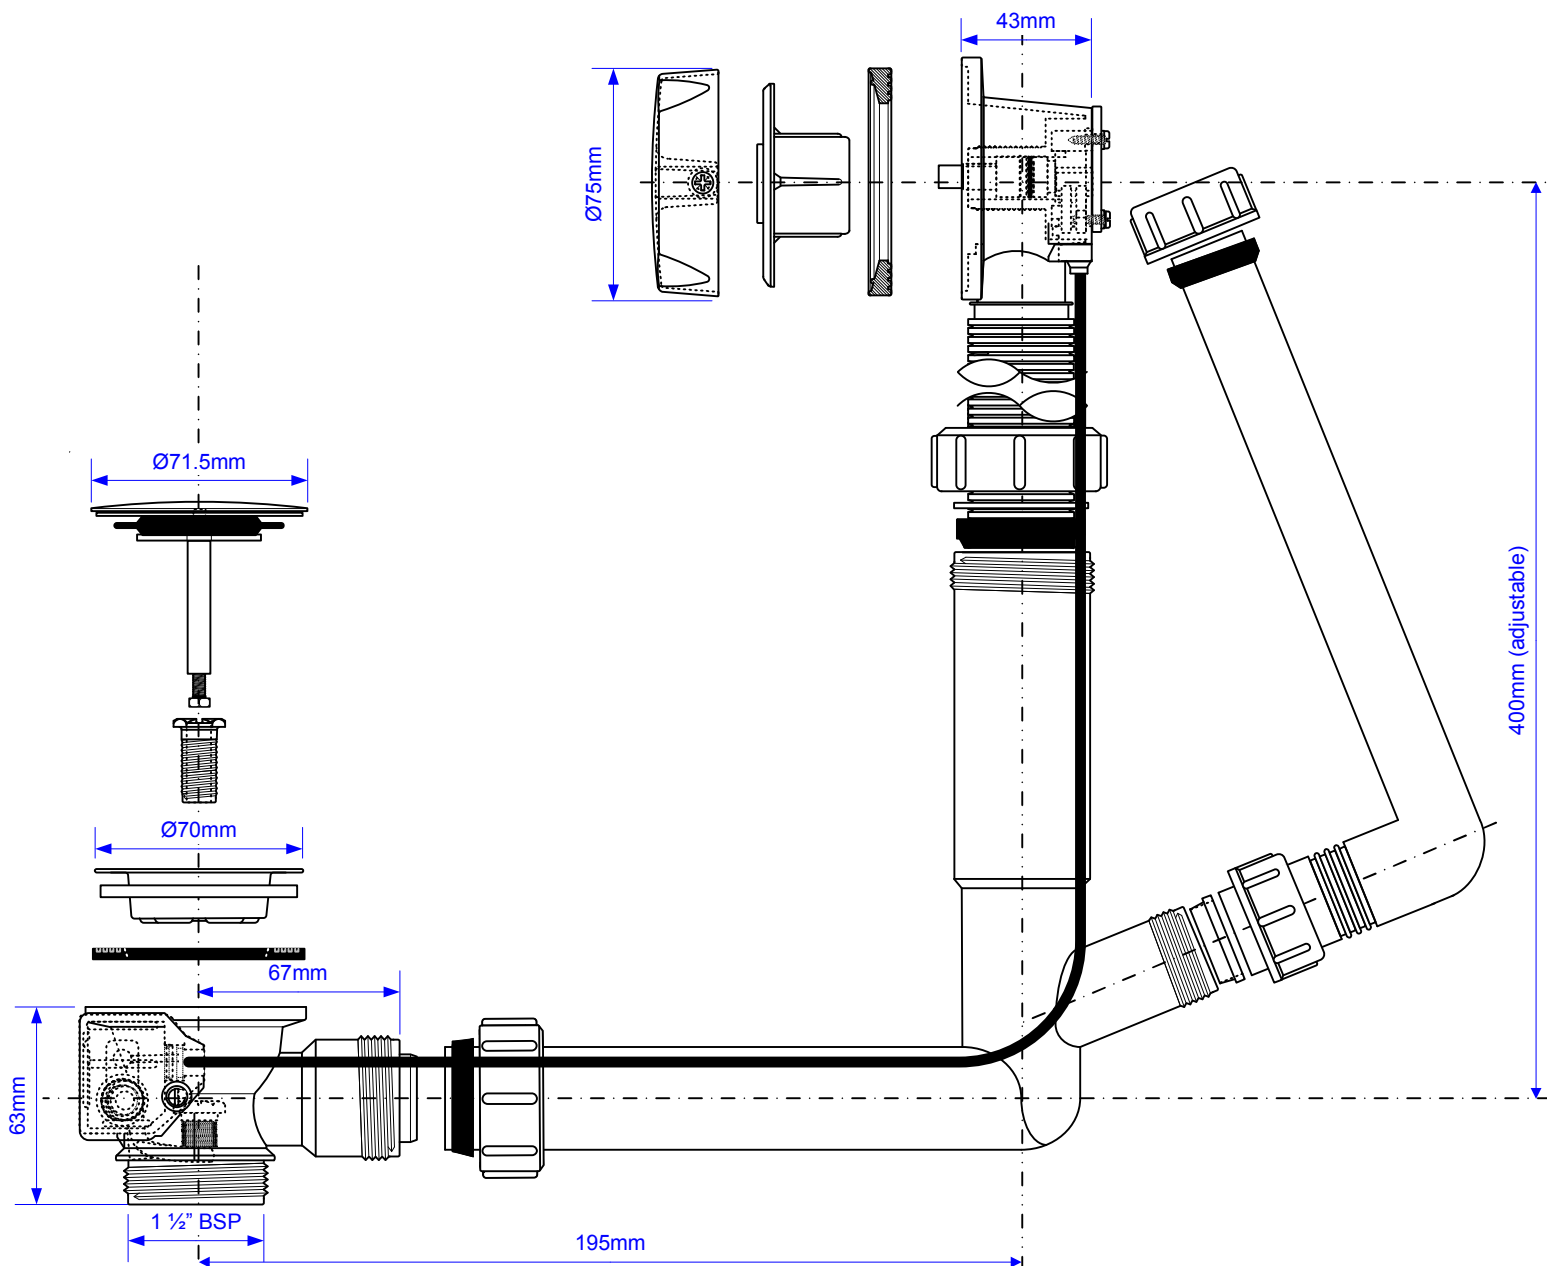

Code:

PUBX-SP

Drawing verified correct as of:

24/02/2017
RM

DRAWN BY

RM

REVISED

03/09/2015, 24/02/2017

FILENAME

PUBX-SP.VSD

SCALE

1: 2.5

DATE

24/02/2017