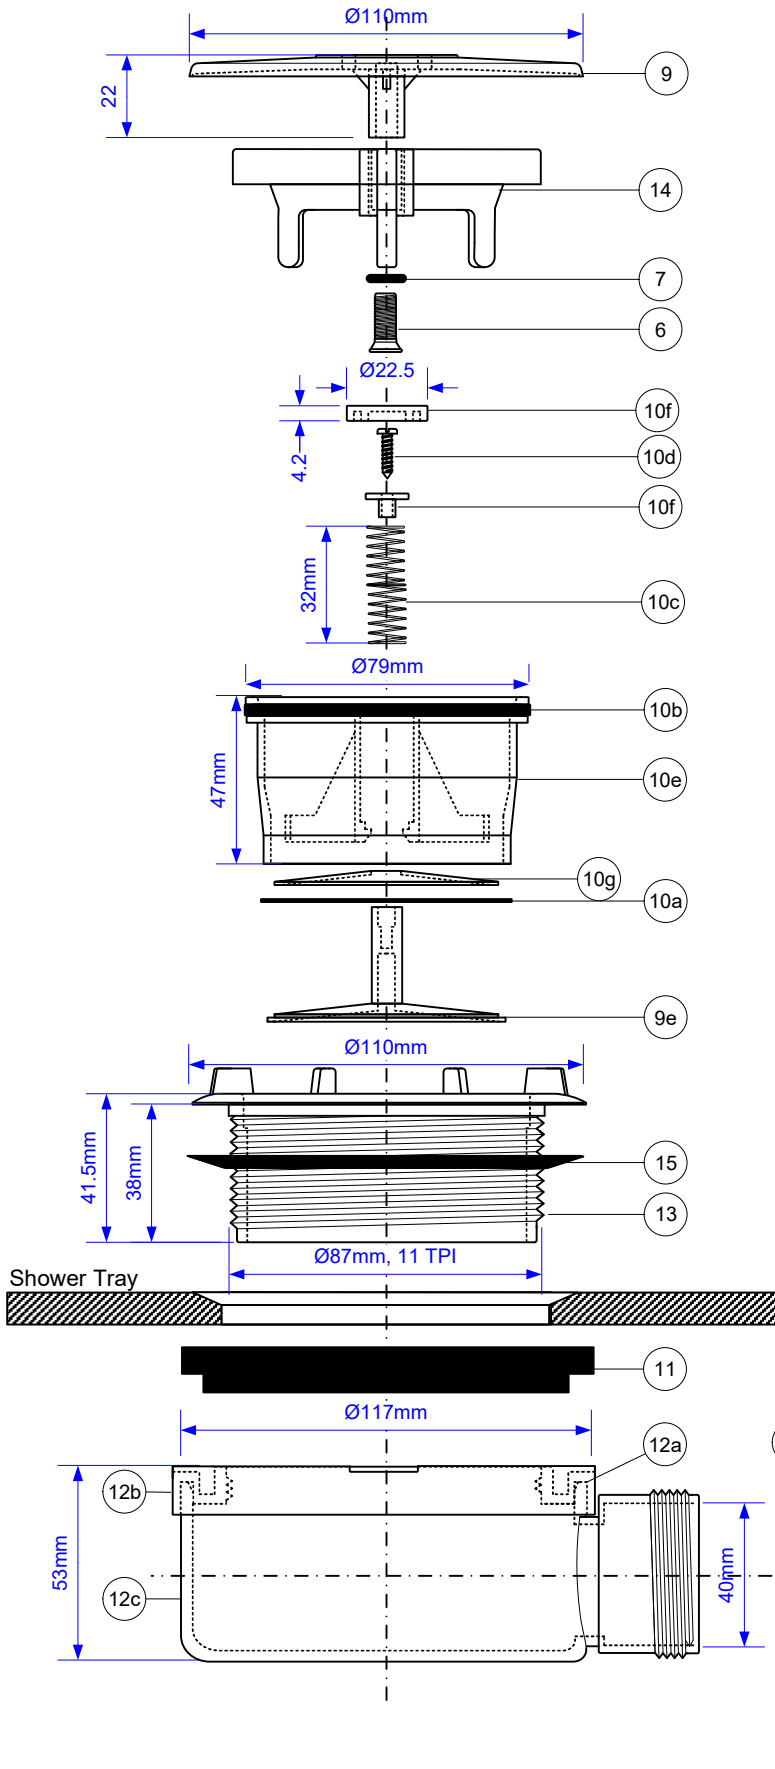

Code:

ST90CP10-NRV

CP Plastic Grid

Part No.	Code
1	40M
2	ABSCON-BDY-40X1.5
3	L-ST90XX10-NRV (Leaflet)
4	P-C-S1H (Carton)
5	P-C-ST90 (Carton)
6	P-M6X12-STKTCSK
7	P-OR-BELHSPDLE
8	ST70-OUTLETNUT
9	ST90GRID-110-MECP
10	STW90-NRV-SUB
a	P-RW-S49245
b	P-RW-STW90
c	P-SPR-VP100-32MM
d	PUW-P/HDSCREW
e	STW90NRVBODY
f	STW90-NRVCAPS
g	STW90-NRVRETAIN
11	STW90-RW-12.5MM
12	STW9030T/B-SPIN
a	SPINWELD
b	STW90-LID-11TPI
c	STW9030TRAPBODY
13	STW9034WASTEBDY (Locknut only)
14	STW90GRID-SUP-NRV
15	STW90WASTESEAL

Drawing verified
correct as of:

04/03/2020
RM

DRAWN BY

RM

SCALE

1:2

REVISED

14/02/2020, 04/03/2020

FILENAME

ST90CP10-NRV.VSD

DATE

04/03/2020