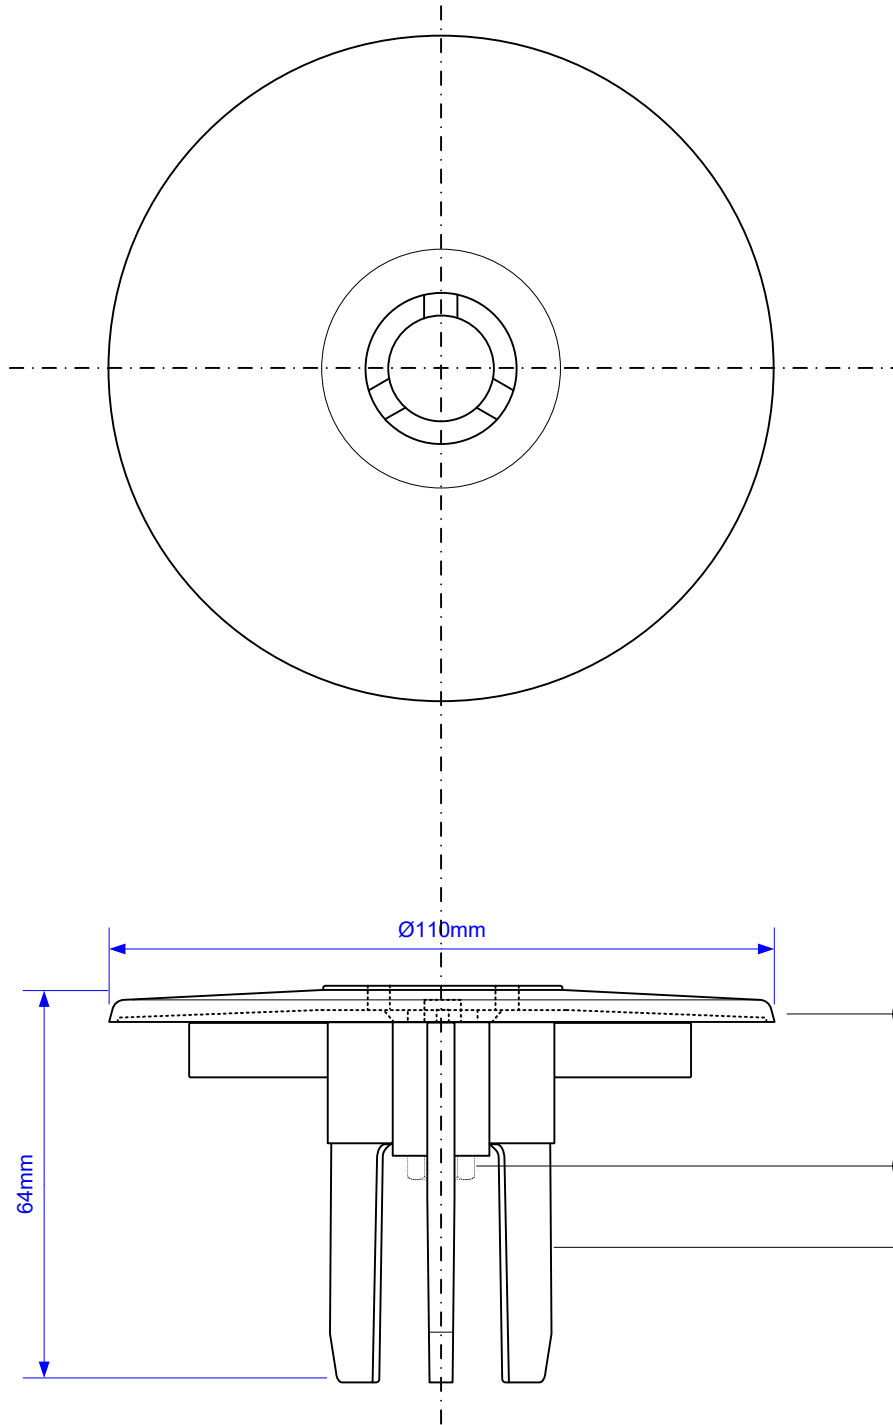

# ST90MECPTOP+SUPP

Chrome Plated Plastic

Part No.	Code	Material
1	P-SSHEXM6X20	Stainless Steel
2	STW90GRID-110-MECP	CP ABS
3	STW90GRID-SUP-GR	ABS

Drawing verified  
correct as of:

25/11/2016  
RM

DRAWN BY

RM

SCALE

1: 1.25

REVISED

08/09/2010, 29/08/2014  
25/11/2016

FILENAME

ST90MECPTOP+SUPP.VSD

DATE

25/11/2016