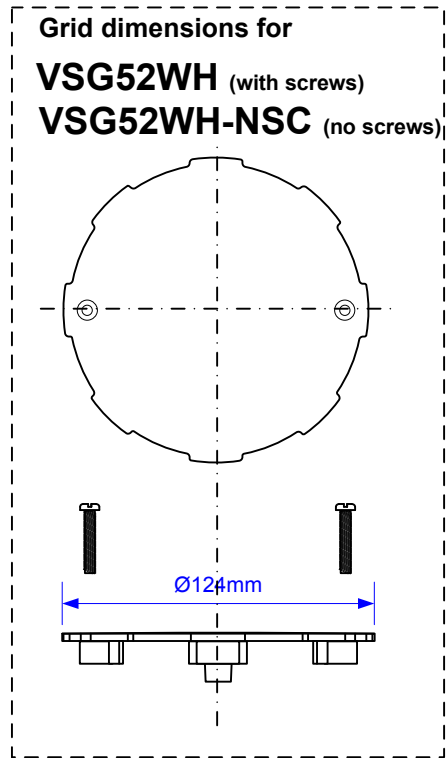

# 2-Piece Gullies with Non-Return Valves for use with Sheet Flooring.

Each product uses this Trap Body and Non-Return Valve

Drawing verified correct as of:

28/08/2017  
RM

DRAWN BY

RM

REVISED

SCALE

1:3

FILENAME  
TWO PIECE NON RETURN VALVE  
SHEET FLOORING GULLIES.VSD  
DATE

28/08/2017