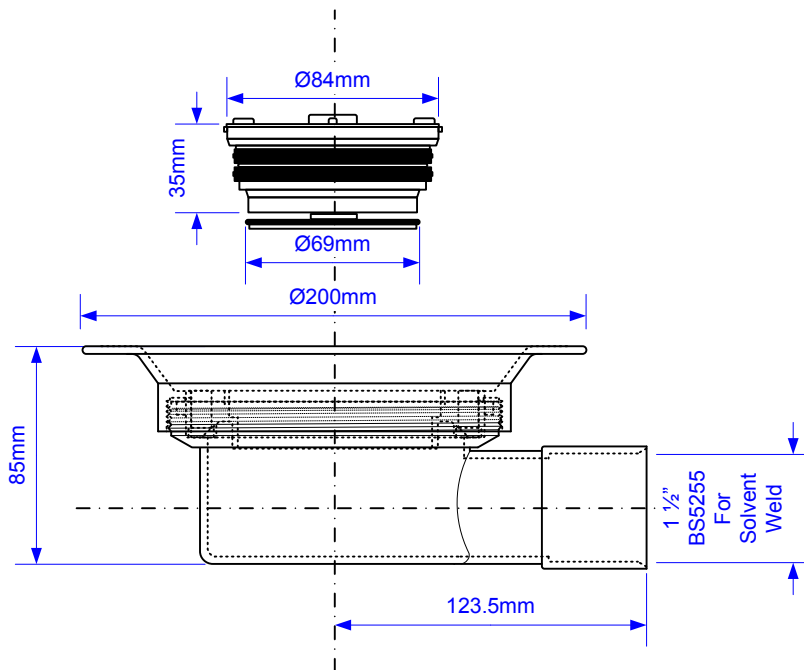

# 2-Piece Gullies with Non-Return Valves for use with Sheet Flooring.

Each product uses this Trap Body and Non-Return Valve

Drawing verified correct as of:

28/08/2017  
RM

DRAWN BY

RM

REVISED

SCALE

1:3

FILENAME  
TWO PIECE NON RETURN VALVE  
SHEET FLOORING GULLIES.VSD  
DATE

28/08/2017