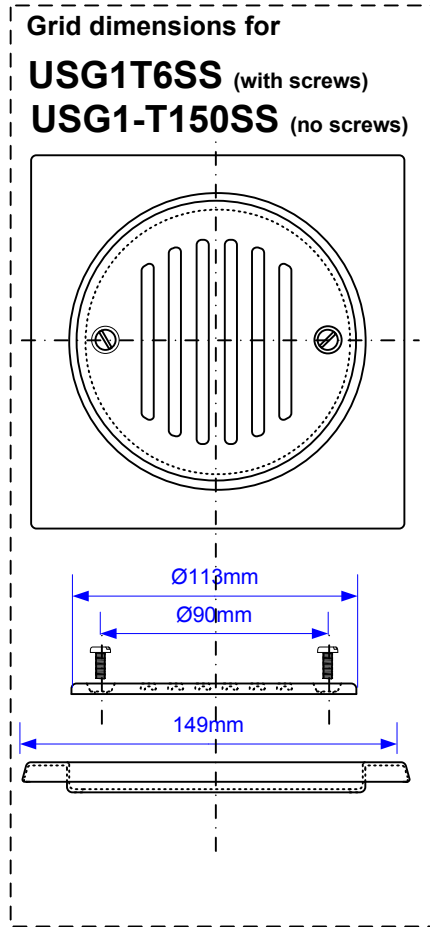

Code:

Untrapped Gully with 22mm Outlet for use with Tiled Flooring.

MALPINE
Plumbing Products

Each
product
uses this
Trap Body

Drawing verified
correct as of:

28/08/2017
RM

DRAWN BY

RM

REVISED

SCALE

1: 3

FILENAME
UNTRAPPED 22MM TILED FLOORING
GULLIES.VSD

DATE

28/08/2017