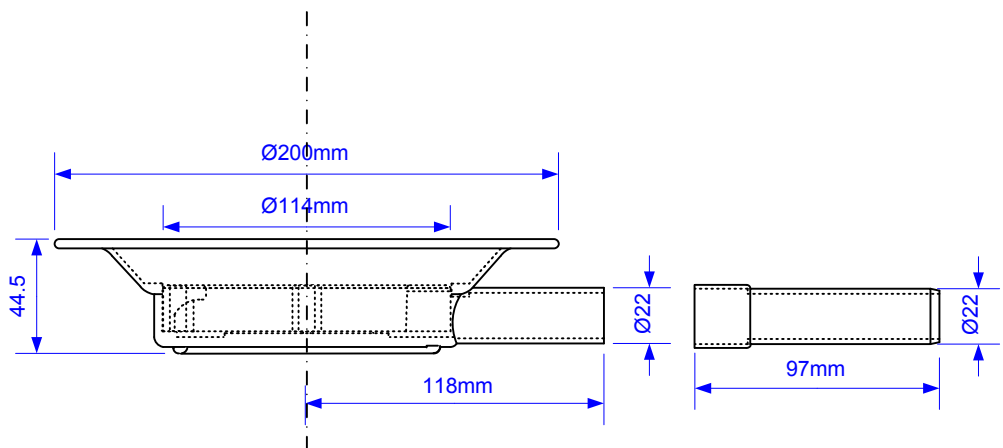

Code:

Untrapped Gully with 22mm Outlet for use with Tiled Flooring.

MALPINE
Plumbing Products

Each
product
uses this
Trap Body

Drawing verified
correct as of:

28/08/2017
RM

DRAWN BY

RM

REVISED

SCALE

1: 3

FILENAME
UNTRAPPED 22MM TILED FLOORING
GULLIES.VSD

DATE

28/08/2017