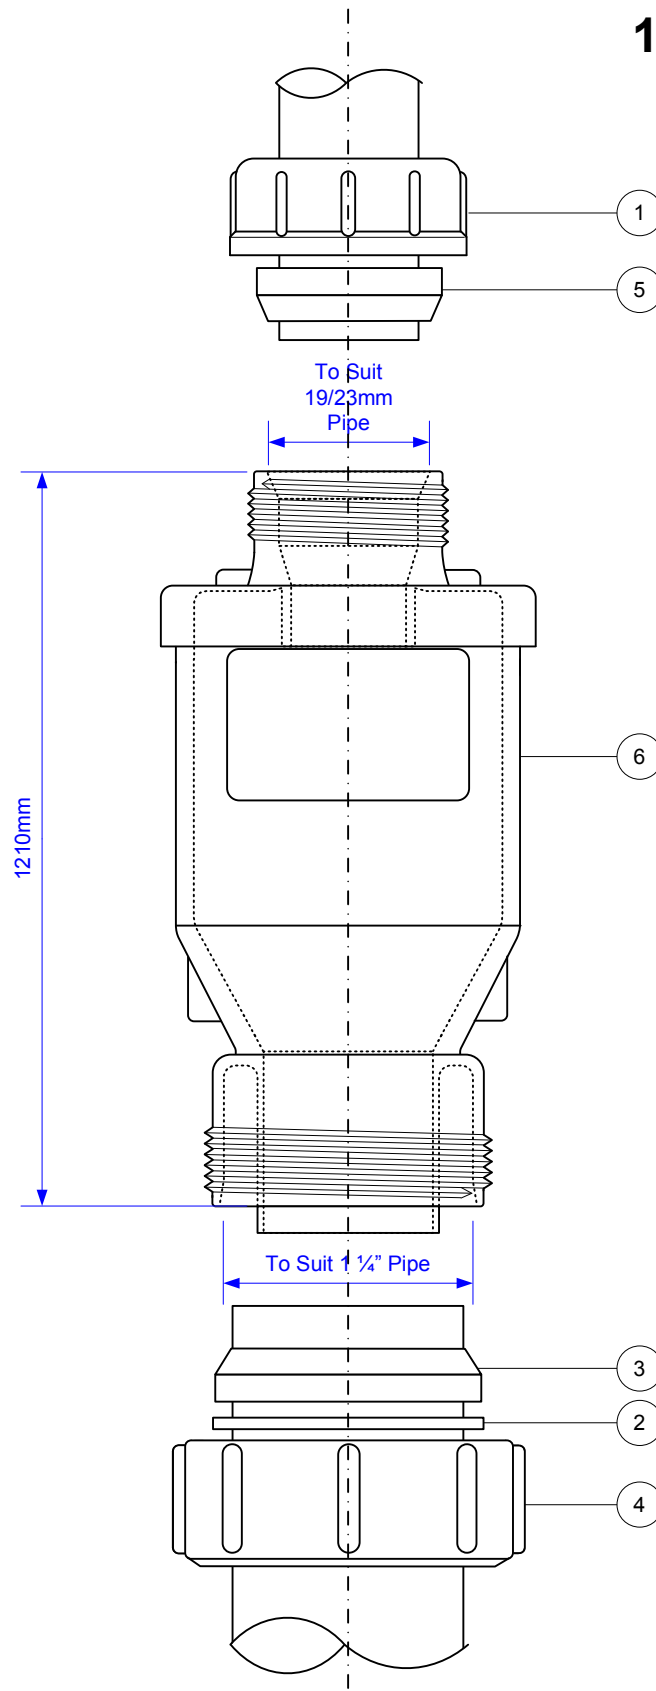

Installation Instructions for:

TUN-6

**One-piece Tun Dish with
19/23mm Universal Inlet and
1 1/4" Universal Outlet**

Connect 19/23mm Pipe into Part 6 Using Nut, 1, and Seal 5 in order and position shown above.

Connect 1 1/4" Pipe into Part 6 Using Nut, 4, Washer, 2 and Seal 3 in the order and position shown above.